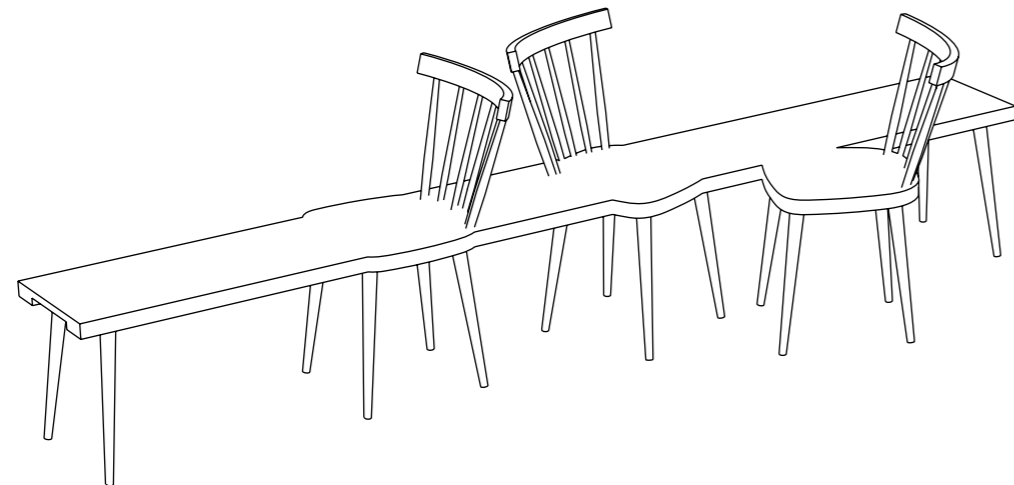

Hockerbank Model 13 + upholstered

Stuhlhockerbank Model 15

Stuhlhockerbank

Model 08

46 x 78 x 85 cm
Seat height 46 cm

Model 09

70 x 55 x 85 cm
Seat height 46 cm

Model 18

83 x 112 x 85 cm
 Seat height 46 cm

**Model 15**

235 x 142 x 85 cm
 Seat height 46 cm

**Model 19**

81 x 73 x 85 cm
 Seat height 46 cm

Model 02

260 x 42 x 85 cm
 Seat height 46 cm
 combinable on both sides

**Model 03C**

300 x 64 x 85 cm
 Seat height 46 cm
 combinable on both sides

**Modell 03**

300 x 78 x 85 cm
 Seat height 46 cm
 combinable on both sides

**Model 04 C**

300 x 150 x 85 cm
 Seat height 46 cm
 combinable on both sides