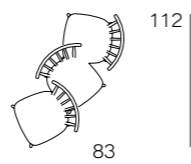

Hockerbank Model 13 + upholstered

Stuhlhockerbank Model 15

Stuhlhockerbank

Model 08

46 x 78 x 85 cm
Seat height 46 cm

Model 09

70 x 55 x 85 cm
Seat height 46 cm

Model 18

83 x 112 x 85 cm
 Seat height 46 cm

**Model 15**

235 x 142 x 85 cm
 Seat height 46 cm

**Model 19**

81 x 73 x 85 cm
 Seat height 46 cm

Model 02

260 x 42 x 85 cm
 Seat height 46 cm
 combinable on both sides

**Model 03C**

300 x 64 x 85 cm
 Seat height 46 cm
 combinable on both sides

**Modell 03**

300 x 78 x 85 cm
 Seat height 46 cm
 combinable on both sides

**Model 04 C**

300 x 150 x 85 cm
 Seat height 46 cm
 combinable on both sides

Model 05

300 x 64 x 85 cm
 Seat height 46 cm
 combinable on both sides

**Model 07**

260 x 62 x 85 cm
 Seat height 46 cm
 combinable on both sides

**Model 10**

300 x 135 x 85 cm
 Seat height 46 cm
 combinable on both sides