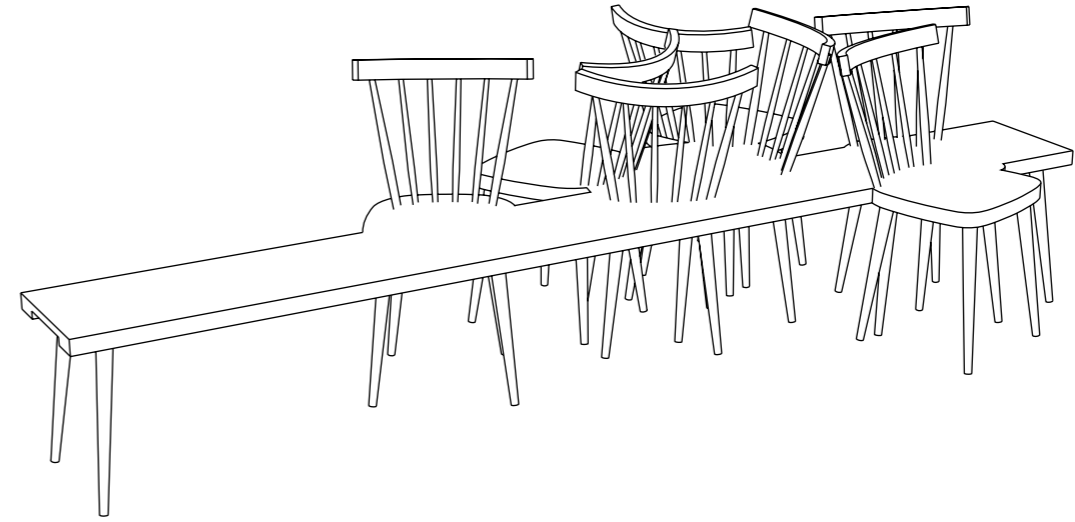

300 x 64 x 85 cm
 Seat height 46 cm
 combinable on both sides

**Modell 03**

300 x 78 x 85 cm
 Seat height 46 cm
 combinable on both sides

**Model 04 C**

300 x 150 x 85 cm
 Seat height 46 cm
 combinable on both sides

Model 05

300 x 64 x 85 cm
 Seat height 46 cm
 combinable on both sides

**Model 07**

260 x 62 x 85 cm
 Seat height 46 cm
 combinable on both sides

**Model 10**

300 x 135 x 85 cm
 Seat height 46 cm
 combinable on both sides

Model 11

75 x 50 cm
Sea height 46 cm

Model 11 upholstered

75 x 50 cm
Seat height 46 cm

Model 12

115 x 82 cm
Seat height 46 cm

Model 12 upholstered

115 x 82 cm
Seat height 46 cm