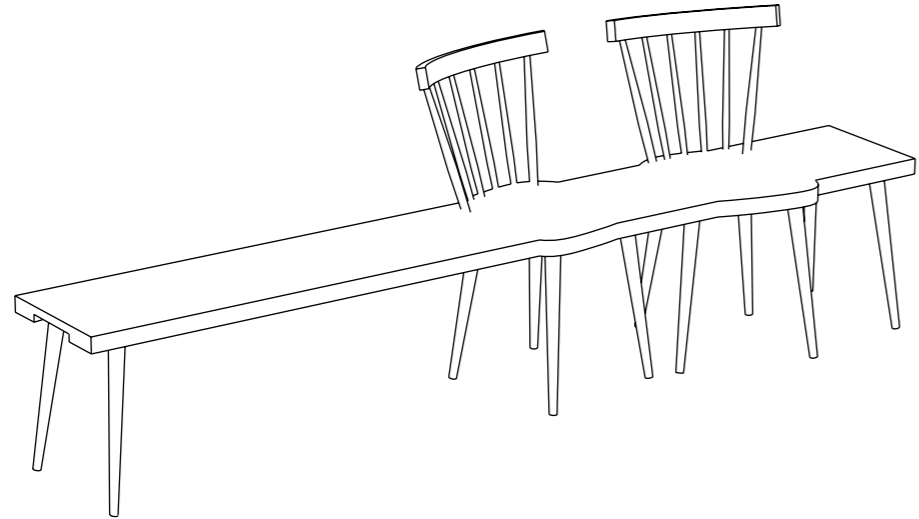

Hockerbank Model 13 + upholstered

Stuhlhockerbank Model 15

Stuhlhockerbank

Model 08

46 x 78 x 85 cm
Seat height 46 cm

Model 09

70 x 55 x 85 cm
Seat height 46 cm

Model 18

83 x 112 x 85 cm
 Seat height 46 cm

**Model 15**

235 x 142 x 85 cm
 Seat height 46 cm

**Model 19**

81 x 73 x 85 cm
 Seat height 46 cm

Model 02

260 x 42 x 85 cm
 Seat height 46 cm
 combinable on both sides

**Model 03C**

300 x 64 x 85 cm
 Seat height 46 cm
 combinable on both sides

**Modell 03**

300 x 78 x 85 cm
 Seat height 46 cm
 combinable on both sides

**Model 04 C**

300 x 150 x 85 cm
 Seat height 46 cm
 combinable on both sides