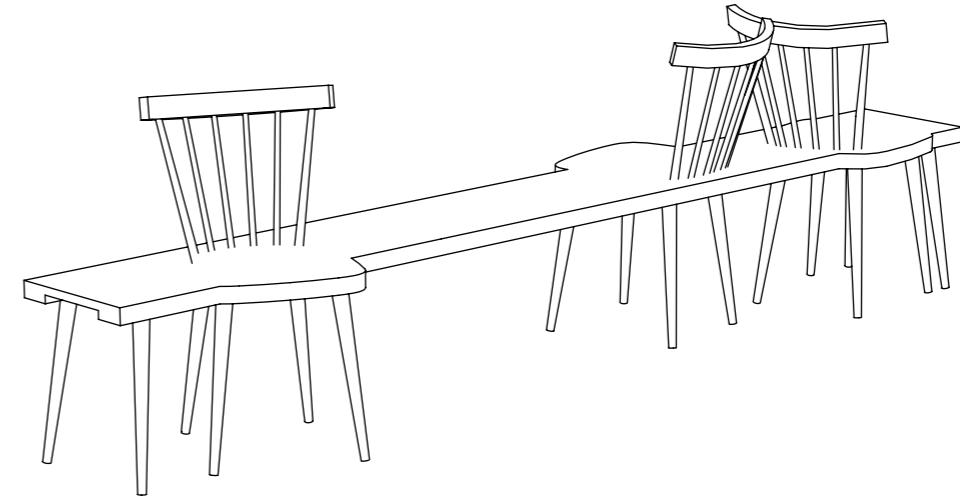

Hockerbank Model 13 + upholstered

Stuhlhockerbank Model 15

Stuhlhockerbank

Model 08

46 x 78 x 85 cm
Seat height 46 cm

Model 09

70 x 55 x 85 cm
Seat height 46 cm

Model 18

83 x 112 x 85 cm
 Seat height 46 cm

**Model 15**

235 x 142 x 85 cm
 Seat height 46 cm

**Model 19**

81 x 73 x 85 cm
 Seat height 46 cm

Model 02

260 x 42 x 85 cm
 Seat height 46 cm
 combinable on both sides

**Model 03C**

300 x 64 x 85 cm
 Seat height 46 cm
 combinable on both sides

**Modell 03**

300 x 78 x 85 cm
 Seat height 46 cm
 combinable on both sides

**Model 04 C**

300 x 150 x 85 cm
 Seat height 46 cm
 combinable on both sides

Model 05

300 x 64 x 85 cm
 Seat height 46 cm
 combinable on both sides

**Model 07**

260 x 62 x 85 cm
 Seat height 46 cm
 combinable on both sides

**Model 10**

300 x 135 x 85 cm
 Seat height 46 cm
 combinable on both sides