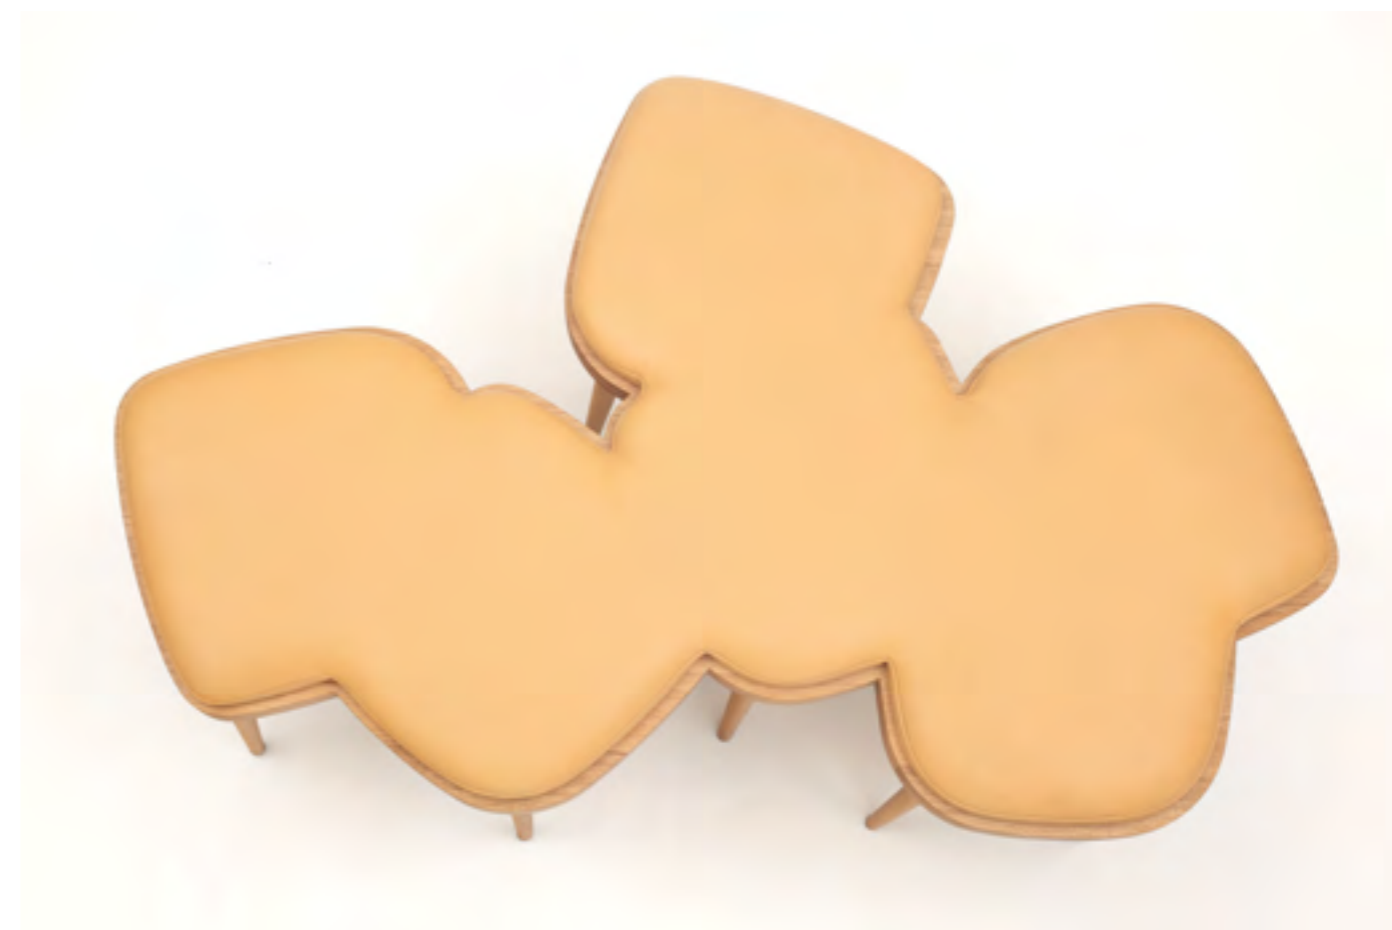

Max Borka in Nieuwe German Gestaltung

Stuhlhockerbank Model 08

Stuhlhockerbank Model 18

Hockerbank Model 13 + upholstered, black

Stuhlhockerbank Model 04 C

Hockerbank special constellation for the Arp Museum Bahnhof Rolandseck, Germany