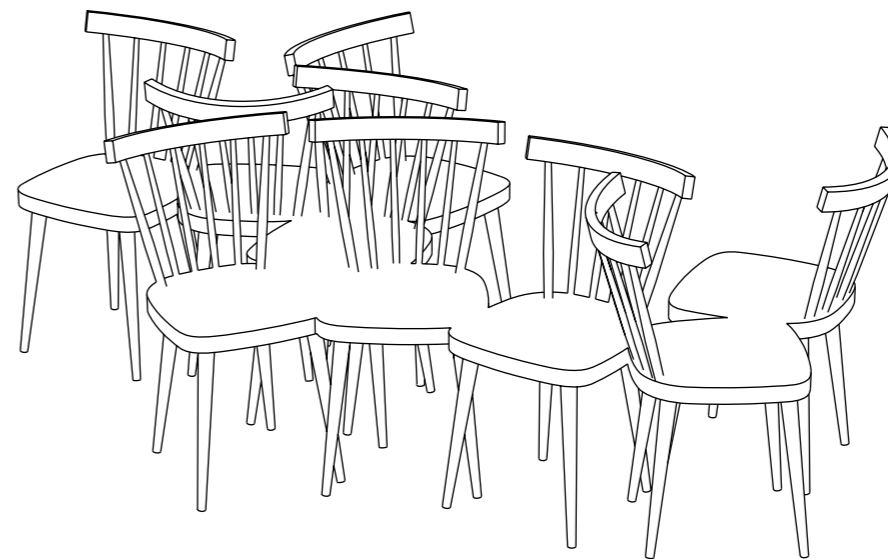

Hockerbank Model 13 + upholstered

Stuhlhockerbank Model 15

Stuhlhockerbank

Model 08

46 x 78 x 85 cm
Seat height 46 cm

Model 09

70 x 55 x 85 cm
Seat height 46 cm

Model 18

83 x 112 x 85 cm
 Seat height 46 cm

**Model 15**

235 x 142 x 85 cm
 Seat height 46 cm

**Model 19**

81 x 73 x 85 cm
 Seat height 46 cm

Model 02

260 x 42 x 85 cm
 Seat height 46 cm
 combinable on both sides

**Model 03C**