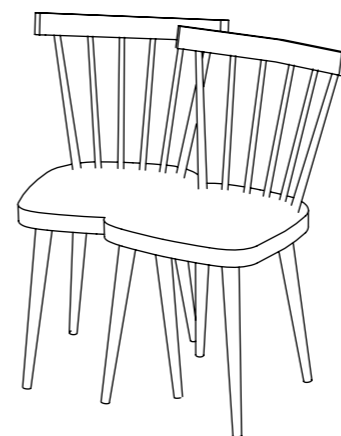

Hockerbank Model 13 + upholstered

Stuhlhockerbank Model 15

Stuhlhockerbank

Model 08

46 x 78 x 85 cm
Seat height 46 cm

Model 09

70 x 55 x 85 cm
Seat height 46 cm

Model 18

83 x 112 x 85 cm
 Seat height 46 cm

**Model 15**

235 x 142 x 85 cm
 Seat height 46 cm

**Model 19**

81 x 73 x 85 cm
 Seat height 46 cm

Model 02

260 x 42 x 85 cm
 Seat height 46 cm
 combinable on both sides

**Model 03C**